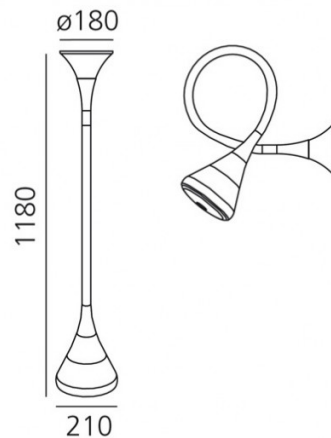

Artemide

Artemide Pipe LED Ceiling / Wall Light

LA4791

SOURCE: <https://www.davidvillagelighting.co.uk/product/Artemide-Pipe-LED-Ceiling-Wall-Light/17975>

PRODUCT DESCRIPTION

Designer: Herzog & De Meuron

Artemide Pipe LED Ceiling / Wall Light

The Pipe Ceiling/ Wall Light was designed with flexibility in mind. The adjustable stem, made from painted steel and covered with a natural anti-yellowing case, allows for both movement and functionality. The wall attachment and diffuser are crafted from transparent rubber-effect painted polycarbonate for a “soft touch” covering. The flexible nature of the Pipe Ceiling/ Wall Light is both functional and playful, adding a touch of whimsy to any interior.

The Pipe has been reimagined with an LED light source for eco-friendly and energy-efficient lighting. When illuminated, light is cast into a wide beam, while perforations in the diffuser allow some light to escape for a pleasantly sheer ambient lighting. The bright beam of light can be directed precisely where required for functional task lighting, perfect for use at a bedside, in an office, or in a living space. In commercial environments, the Pipe Ceiling/ Wall light suits office spaces, restaurants, and hotels, adding a strong personality to the space along with bright, welcoming lighting.

PRODUCT SPECIFICATION

Light Source:	27W, 2700K, 1763 Lumens
IP Code:	20
Dimming:	Push to make/switch dimming, dimmable using push-to-make switches. Please consult your electrician; additional wiring may be required on-site.
Dimensions:	Length: 118cm Diffuser: Ø21cm Wall Fitting: Ø18cm