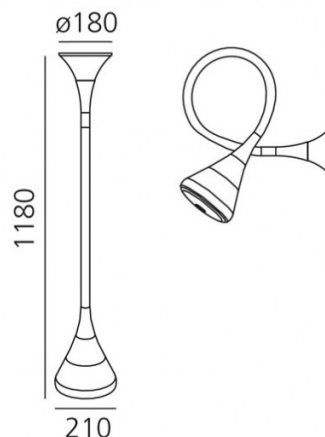

Artemide

Artemide Pipe LED Ceiling/ Wall Light

LA4791

SOURCE: <https://www.davidvillagelighting.co.uk/product/Artemide-Pipe-LED-Ceiling-Wall-Light/17975>

PRODUCT DESCRIPTION

Designer: Herzog & De Meuron

Artemide Pipe LED Ceiling/ Wall Light

The Pipe Ceiling/ Wall Light was designed with flexibility in mind. The adjustable stem, made from painted steel and covered with a natural anti-yellowing case, allows for both movement and functionality. The wall attachment and diffuser are crafted from transparent rubber-effect painted polycarbonate for a “soft touch” covering. The flexible nature of the Pipe Ceiling/ Wall Light is both functional and playful, adding a touch of whimsy to any interior.

The Pipe has been reimagined with an LED light source for eco-friendly and energy-efficient lighting. When illuminated, light is cast into a wide beam, while perforations in the diffuser allow some light to escape for a pleasantly sheer ambient lighting. The bright beam of light can be directed precisely where required for functional task lighting, perfect for use at a bedside, in an office, or in a living space. In commercial environments, the Pipe Ceiling/ Wall light suits office spaces, restaurants, and hotels, adding a strong personality to the space along with bright, welcoming lighting.

PRODUCT SPECIFICATION

Light Source:	27W, 2700K, 1763 Lumens
IP Code:	20
Dimming:	Push to make/ switch dimming, dimmable using push to make switches. Please consult your electrician, additional wiring may be required on site.
Dimensions:	Length: 118cm Diffuser: Ø21cm Wall Fitting: Ø18cm