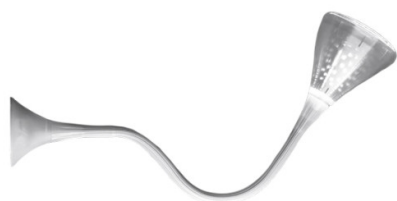

Artemide

Artemide Pipe LED Ceiling/ Wall Light

LA4791

SOURCE: <https://www.davidvillagelighting.co.uk/product/Artemide-Pipe-LED-Ceiling-Wall-Light/17975>

PRODUCT DESCRIPTION

Designer: Herzog & De Meuron

Artemide Pipe LED Ceiling/ Wall Light

The Pipe Ceiling/ Wall Light was designed with flexibility in mind. The adjustable stem, made from painted steel and covered with a natural anti-yellowing case, allows for both movement and functionality. The wall attachment and diffuser are crafted from transparent rubber-effect painted polycarbonate for a “soft touch” covering. The flexible nature of the Pipe Ceiling/ Wall Light is both functional and playful, adding a touch of whimsy to any interior.

The Pipe has been reimagined with an LED light source for eco-friendly and energy-efficient lighting. When illuminated, light is cast into a wide beam, while perforations in the diffuser allow some light to escape for a pleasantly sheer ambient lighting. The bright beam of light can be directed precisely where required for functional task lighting, perfect for use at a bedside, in an office, or in a living space. In commercial environments, the Pipe Ceiling/ Wall light suits office spaces, restaurants, and hotels, adding a strong personality to the space along with bright, welcoming lighting.

PRODUCT SPECIFICATION

Light Source:	27W, 2700K, 1763 Lumens
IP Code:	20
Dimming:	Push to make/ switch dimming, dimmable using push to make switches. Please consult your electrician, additional wiring may be required on site.
Dimensions:	Length: 118cm Diffuser: Ø21cm Wall Fitting: Ø18cm