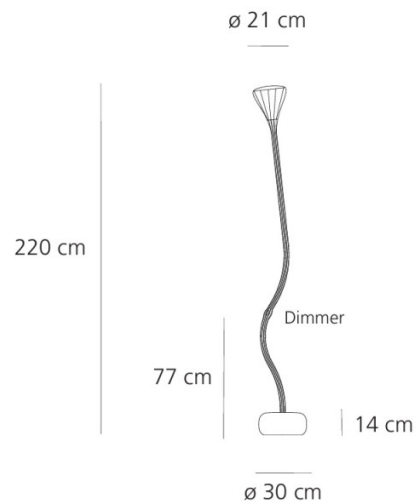

### Artemide Pipe LED Floor Lamp

The Pipe Floor Lamp is a whimsical lamp that offers flexibility and movement, featuring a fully adjustable upper stem and rotatable diffuser. The stem is covered by a silicone sheath, chosen for its durable, anti-yellowing qualities. The diffuser is crafted from transparent polycarbonate with a rubber-effect coat, with a transparent lens and an internal reflector.

The Pipe Floor Lamp has been reintroduced, featuring an integrated LED light source for eco-friendly, energy-efficient lighting. The conical shade casts a wide beam of directed light, while the perforated diffuser allows some light to escape for captivating ambient lighting. A touch dimmer on the stem allows users to adjust light intensity to suit any mood. Display in an office or beside a sofa for a functional reading light that will add a playful personality to the room.

## PRODUCT SPECIFICATION

**Light Source:** 27W, 2700K, 1763 Lumens

**IP Code:** 20

**Dimming:** Integrated dimmer on the product.

**Dimensions:** Diffuser: Ø21cm  
Height: 218.6cm  
Base: Ø30 cm x 14cm  
Cable Length: 200cm