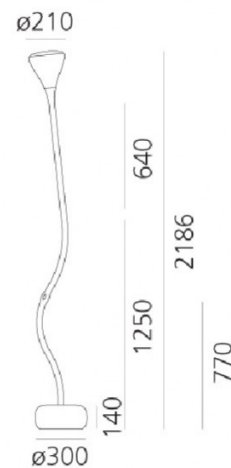

Artemide

Artemide Pipe LED Floor Lamp

LA4790

SOURCE: <https://www.davidvillagelighting.co.uk/product/Artemide-Pipe-LED-Floor-Lamp/17974>

PRODUCT DESCRIPTION

Designer: Herzog & De Meuron

Pipe Floor LED by Artemide

The Pipe lights offer a range of flexibility and movement, as the stem is adjustable and the diffuser can be rotated. This lets you change and adapt the light depending on the task at hand, and easily changing the atmosphere in any space. The Pipe Floor Lamp has an integrated dimmer, allowing you to further modify light intensity.

A playful lamp with an undulating form and a silicone coated steel base. The diffuser has small circular perforations through which light escapes and beautifully highlights the Pipe's decorative details. All Pipe lights have been re-imagined with an integrated LED source, becoming energy efficient and eco-friendly. Explore the Pipe Collection, designed by Herzog and De Meuron.

PRODUCT SPECIFICATION

- Light Source:** 27W, 2700K, 1763 lumens
- IP Code:** 20
- Dimming:** Integrated dimmer on the product.
- Dimensions:** 218.6 cm height
 Ø 30 cm x 14 cm base
 Ø 21 cm diffuser

For all sales and technical enquiries, please contact: