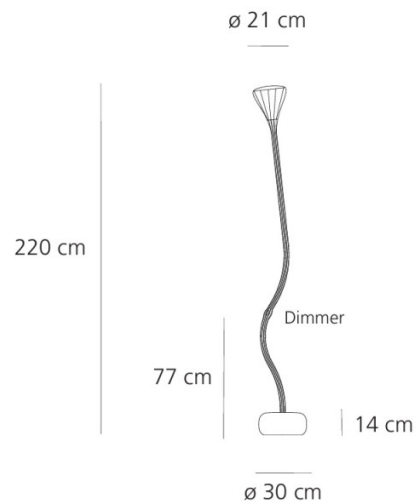

For all sales and technical enquiries, please contact:

+44 (0)114 263 4266

info@davidvillagelighting.co.uk

www.davidvillagelighting.co.uk