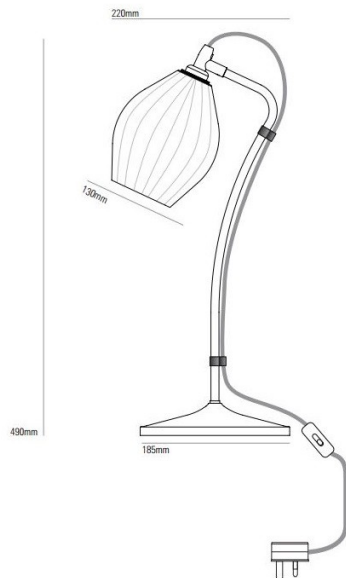

## Original BTC Fin Table Lamp

**LA3747/T**

SOURCE: <https://www.davidvillagelighting.co.uk/product/original-btc-fin-table-lamp/17948>

**ORIGINAL BTC**  
BRITISH LIGHTING MANUFACTURERS  
1938-1960

### Original BTC Fin Table Lamp

The Fin table lamp by Original BTC has an eye catching bone china shade. Using traditional manufacturing methods, the pleated design has been moulded into an intricate organic shape creating a dramatic lighting effect when lit, but an equally beautiful decorative piece when unlit. The Fin table lamp's elaborate handmade shade is angled on a satin chrome stem and base, merging contemporary design with traditional materials.

Original BTC's entire [Fin collection](#) comes complete with trademark complimentary grey cotton braided cable and includes a variety of suspension and pendant lights, and also a wall and floor lamp.

IP Code: 20

Dimensions:

Height: 49cm

Base: 18.5cm

David  
Village  
Lighting

For all sales and technical enquiries,  
please contact:

**+44 (0)114 263 4266**

**[info@davidvillagelighting.co.uk](mailto:info@davidvillagelighting.co.uk)**