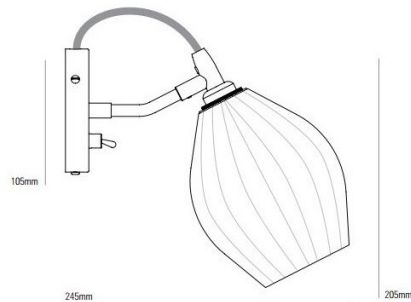

Original BTC Fin Wall Light

LA3747/W

SOURCE: <https://www.davidvillagelighting.co.uk/product/Original-BTC-Fin-Wall-Light/17947>

PRODUCT DESCRIPTION

Original BTC Fin Wall Light

Original BTC's Fin wall light is derivative of the Fin collection which includes a variety of pendants, multiple suspensions and table and floor lamps. The handcrafted bone china shade is traditionally manufactured in Original BTC's factory in Stoke-on-Trent.

The Fin wall light comes mounted on a satin chrome base with matching stem and detailing with grey cotton braided cable to compliment the style beautifully. The bone china shades of the [Fin collection](#) by Original BTC create striking light displays and when unlit add a decorative style with a warm output of light when lit. The whole collection can be used in conjunction with each other to create a cohesive and dramatic lighting display.

PRODUCT SPECIFICATION

Light Source: 1x E27 40W max. (excluded)

IP Code: 20

Dimensions: Height: 20.5cm
Depth: 24.5cm
Wall bracket: 10.5cm

For all sales and technical enquiries, please contact:

+44 (0)114 263 4266