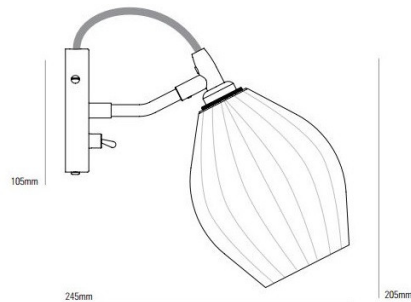

### Original BTC Fin Wall Light

Original BTC's Fin wall light is derivative of the Fin collection which includes a variety of pendants, multiple suspensions and table and floor lamps. The handcrafted bone china shade is traditionally manufactured in Original BTC's factory in Stoke-on-Trent.

The Fin wall light comes mounted on a satin chrome base with matching stem and detailing with grey cotton braided cable to compliment the style beautifully. The bone china shades of the [Fin collection](#) by Original BTC create striking light displays and when unlit add a decorative style with a warm output of light when lit. The whole collection can be used in conjunction with each other to create a cohesive and dramatic lighting display.

## PRODUCT SPECIFICATION

**Light Source:** 1x E27 40W max. (excluded)

**IP Code:** 20

**Dimensions:** Height: 20.5cm  
Depth: 24.5cm  
Wall bracket: 10.5cm

For all sales and technical enquiries, please contact: