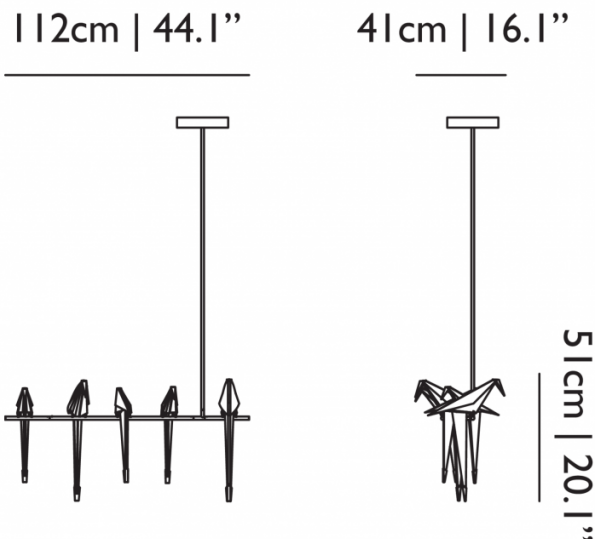

Moooli Perch Branch LED Suspension

LA4773

SOURCE: <https://www.davidvillagelighting.co.uk/product/Moooli-Perch-Branch-LED-Suspension/17928>

PRODUCT DESCRIPTION

Designer: Umut Yamac

Perch Branch by Moooli

As if submerged into the rain forest, tranquility and nature take over, with the Perch Light Branch. The suspension was designed by architect and designer Umut Yamac for Dutch company, Moooli. Yamac envisioned a light that would interact with its surroundings as well as the used could interact with the light. A soft touch or a small breeze will instantly set the birds in motion and they will gently swing on the branch. He also experimented with various types of paper, before choosing the archival, polypropylene paper as he adored the way it diffused the light. The paper is then folded into shape, using the origami methods and turn it into this familiar avian shape. The rest of the birds' details as well as the branch are made of brass painted aluminium.

The Moooli Perch Light Branch includes three small and two large birds that rest atop a 1.5 metre brass branch. The suspension emits a warm and diffused glow into every direction. The Perch Light Branch can be installed above a dining table, the foyer or even in the corner of a room as an accent piece, guaranteed to instantly draw all eyes. Explore the rest of the Perch Light Collection which includes [floor](#) and [table](#) lamps and [wall lights](#).

Enclosed there are 6 parts of suspension poles in 3 different sizes : 2x10cm, 2x15 cm, 2x50cm (total 1.5m). Additional poles are available on special request.

PRODUCT SPECIFICATION

Light Source:	15W, 2700K, 560 Lumens
IP Code:	20
Dimming:	Dimmable via 1-10v dimming systems. Please consult your electrician, additional wiring may be required on site.
Dimensions:	Length: 112cm Height: 51cm Width: 41cm Canopy: 20.5cm Cable Length: 30- 400cm (10m. on request)