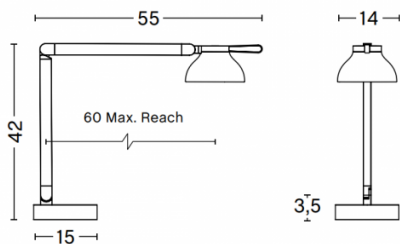

David
Village
Lighting

For all sales and technical enquiries, please contact:

+44 (0)114 263 4266

info@davidvillagelighting.co.uk

www.davidvillagelighting.co.uk