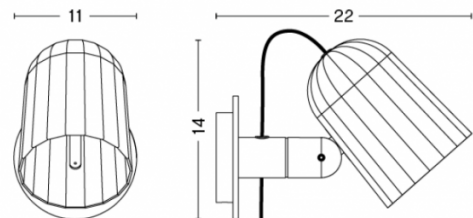

HAY

HAY Noc Wall Light

LA4754

SOURCE: <https://www.davidvillagelighting.co.uk/product/HAY-Noc-Wall-Light/17900>

PRODUCT DESCRIPTION

Designer: SmithMatthias

HAY Noc Wall Light

The HAY Noc Wall Light was designed by SmithMatthias, a London-based design duo founded by Jack Smith and Gemma Matthias. Known for reimagining everyday objects with intelligence, innovation, and careful attention to detail, SmithMatthias bring a refined simplicity to this compact wall light. Available in Off White and Dark Grey, the Noc Wall Light has a clean, minimalist appearance that allows it to sit effortlessly within a wide range of interiors.

A defining feature of the HAY Noc Wall Light is its adjustable shade, which allows the light to be directed with precision and ease. This makes it particularly well suited to focused task lighting, whether placed beside a bed, above a reading chair, or in a workspace. Complete with a cable and in-line on/off switch, the lamp is simple to install and ready to use straight away. Combining practical functionality with a sleek, understated form, the Noc Wall Light reflects the thoughtful design language seen throughout the [Noc Collection](#).

PRODUCT SPECIFICATION

- Light Source:** 1 x Max 5.5W E14 LED (Excluded)
- IP Code:** 20
- Dimming:** In-line on/off switch included on cable.
- Dimensions:** Depth: 22cm
Height: 14cm
Width: 11cm
Cable Length: 200cm