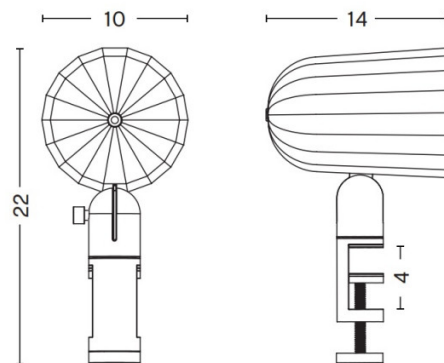

The in line on/off switch on the cable and the included blub make this light easy to install and ready to light up a room in an instant. With it's clip and adjustable shade, you can direct the light with precision and ease. This Hay Noc Clip light is also available in two finishes, Off White and Dark Grey which make it perfect for any interior.

PRODUCT SPECIFICATION

Light Source: 1 x Max 5.5W E14 LED (Excluded)

IP Code: 20

Dimming: In line on/off switch included on cable.

Dimensions: Depth: 14cm
Height: 22cm
Width: 10cm

Cable Length: 300cm

For all sales and technical enquiries, please contact: