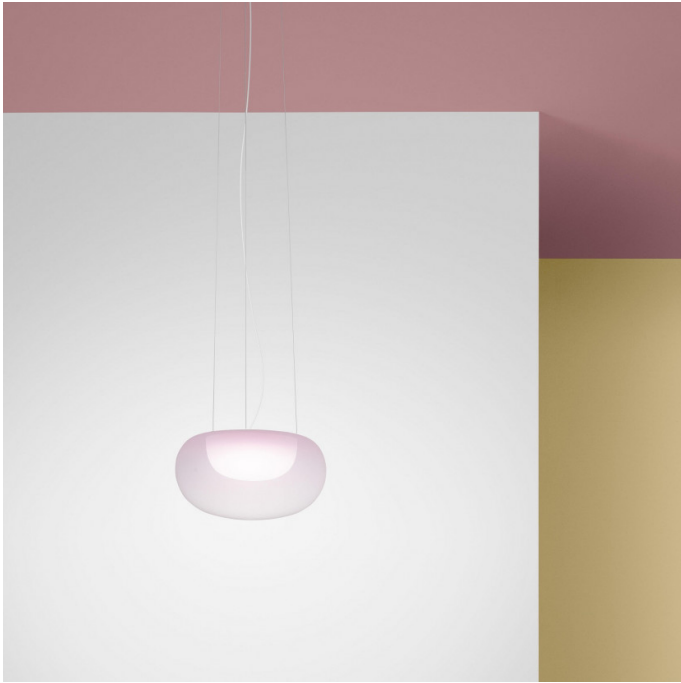

Zero Mist Suspension LED

LA4732

SOURCE: <https://www.davidvillagelighting.co.uk/product/zero-mist-suspension-led/17875>

Zero Mist Suspension by Front Design.

With Mist, Front continues its design experimentation with light and shade, hand-blown glass and LED technology. The result is a pendant, ceiling- and wall-fixture with double globes that diffuse the light evenly and pleasantly. The semitransparency of the outer glass globe provides depth and creates an illusion of light glowing through a mist.

MIST pendant is available in sizes 250, 350 and 450mm in diameter.

The inner shade is available in opal white, yellow or pink as standard.

Integrated LED.

LED dimmable version also available.

IP Code: 20