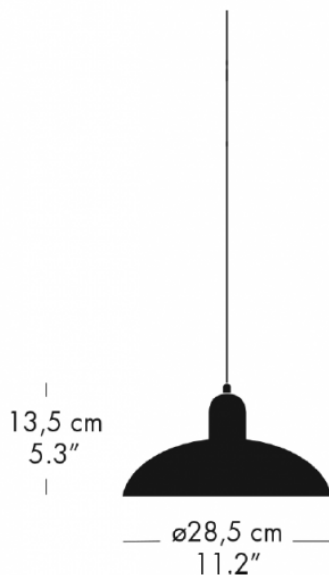

David Village Lighting Product Information Sheet

Fritz Hansen Kaiser Idell 6631 Pendant

LA4721/6631S

David
Village
Lighting

SOURCE: <https://www.davidvillagelighting.co.uk/product/fritz-hansen-kaiser-idell-6631-pendant/17851>

FRITZ HANSEN

Kaiser Idell 6631 Pendant by Fritz Hansen

The Kaiser Idell 6631 pendant light takes its design from the [Kaiser Idell 6631-T Luxus table lamp](#) which was first released in 1936. The lampshade has the iconic oval shaped design and also incorporates the swivel joint on the top of the shade as seen on the table lamp. Both timeless yet modern, this pendant will add a chic and elegant touch to the room. The pendant light emits a downward directed light which is both far-reaching and inviting, making it wonderful as a main light or as a spotlight over tables and surfaces.

The Kaiser Idell 6631 pendant works wonderfully in kitchens, dining rooms and lounges and can be used in both professional settings and homes. Available in 4 colours, you will be able to find the right finish to match your interior design to make a statement in design without sacrificing focus in the room. Match with other lights from the [Fritz Hansen Kaiser Idell collection](#) to have a coherent theme throughout your space.

Designer: Christian Dell

IP Code: 20

Dimming: Dimmable via mains phase dimming

Dimensions:

Ø28.5cm

13.5cm height

3m cable length

Colour:Glossy White 64700505

Matt Black 64700708

Glossy Black 64700608

Ruby Red 64700801