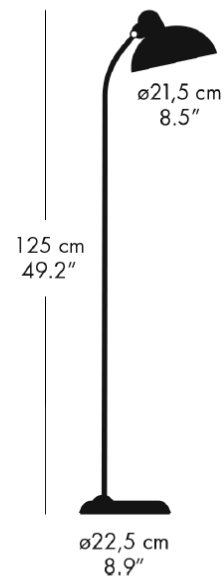

FRITZ HANSEN

Fritz Hansen Kaiser Idell 6556 Floor Lamp

LA4721/F

SOURCE: <https://www.davidvillagelighting.co.uk/product/Fritz-Hansen-Kaiser-Idell-6556-Floor-Lamp/17849>

PRODUCT DESCRIPTION

Designer: Christian Dell

Kaiser Idell 6556 Floor Lamp by Fritz Hansen

The Kaiser Idell 6556 floor lamp is part of the [Fritz Hansen Kaiser Idell collection](#) a range which was originally designed by Christian Dell in 1931. With a timeless and elegant style, the Kaiser Idell floor lamp exemplifies Bauhaus design, embodying both beauty and function. This floor lamp has a lovely modernistic lampshade that emits a downward glow which is soft and directable. The stem of the lamp can be moved between 15° and 18° so you can tilt the light to direct it to where you need.

PRODUCT SPECIFICATION

Light Source: 1 x Max 60W E27 (excluded)

IP Code: 20

Dimming: In line on/off switch included on cable.

Dimensions: Shade: Ø21.5cm
Height: 125cm
Base: Ø22.5cm
Cable Length: 2m

For all sales and technical enquiries, please contact: