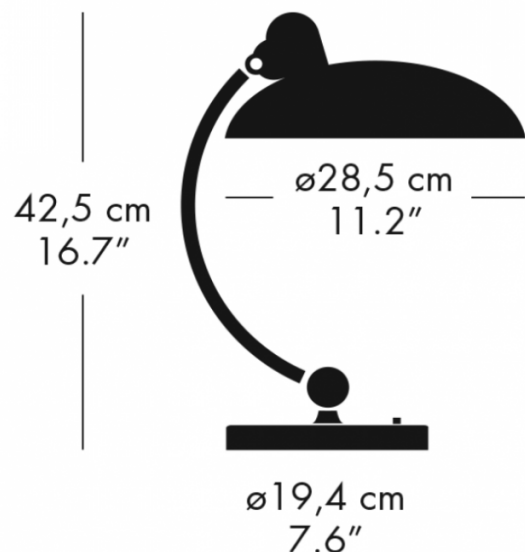

PRODUCT SPECIFICATION

Light Source: 1 x Max 60W E27 (excluded)

IP Code: 20

Dimming: Integrated on/off switch on the product.

Dimensions: Shade: Ø28.5cm
Height: 42.5cm
Base: Ø19.4cm
Cable Length: 2m

For all sales and technical enquiries, please contact: