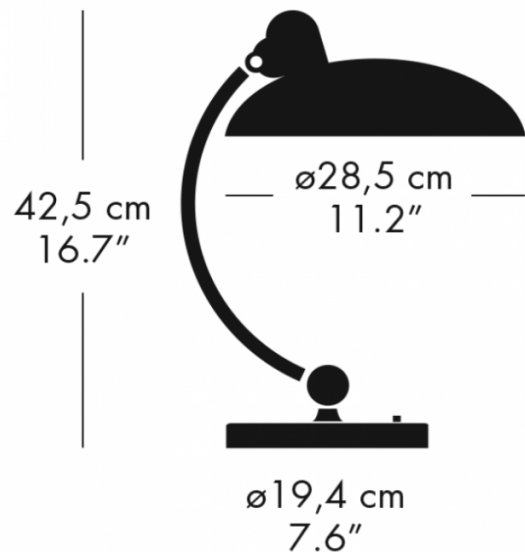

**PRODUCT SPECIFICATION**

- Light Source:** 1 x Max 60W E27 (excluded)
- IP Code:** 20
- Dimming:** Integrated on/off switch on the product.
- Dimensions:** Shade: Ø28.5cm  
Height: 42.5cm  
Base: Ø19.4cm  
Cable Length: 2m