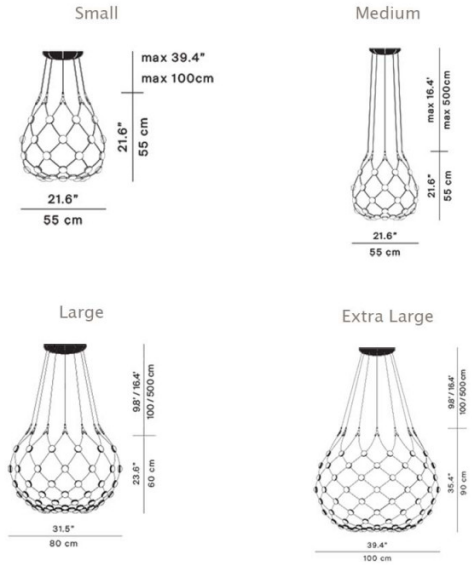

Dimensions: Small:

Cable Length: 100cm
Shade Height: 55cm
Width: 55cm

Medium:

Cable Length: 500cm
Shade Height: 55cm
Width: 55cm

Large:

Minimum Cable Length: 100cm
Maximum Cable Length: 500cm
Shade Height: 60cm
Width: 80cm

Extra Large:

Minimum Cable Length: 100cm
Maximum Cable Length: 500cm
Shade Height: 90cm
Width: 100cm

For all sales and technical enquiries, please contact:

+44 (0)114 263 4266

info@davidvillagelighting.co.uk