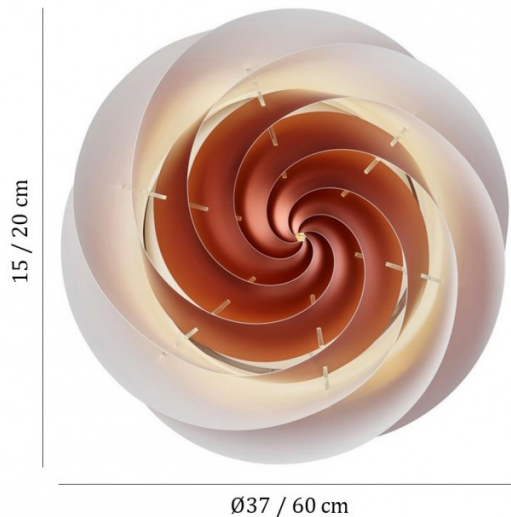

For all sales and technical enquiries, please contact:

+44 (0)114 263 4266

info@davidvillagelighting.co.uk

www.davidvillagelighting.co.uk