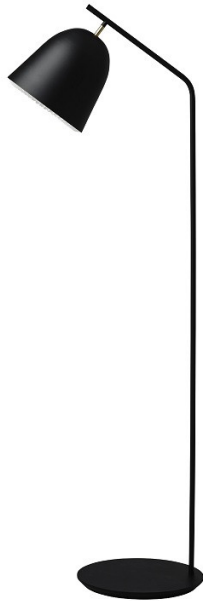

LE KLINT

# Le Klint Caché Floor Lamp

LA4703/FL

SOURCE: <https://www.davidvillagelighting.co.uk/product/Le-Klint-Cach-Floor-Lamp/17762>

### Le Klint Caché Floor Lamp

The Caché floor lamp was designed by Aurélien Barbry in 2014 as part of the Le Klint [Caché Collection](#). Barbry's designs are renowned for their simple forms, showcasing sleek profiles that are free from unnecessary clutter. The Caché floor lamp is an excellent example of this design philosophy. Its geometric frame creates a contemporary aesthetic. Brass detailing adorns the top of the shade, an ornamental element that adds a touch of elegance.

The Caché floor lamp has an angled arm, perfect for use as a reading light next to a sofa. A hand-pleated diffuser is neatly tucked into the metal shade, providing glare-free, ambient lighting. This hand-pleated element is synonymous with Le Klint, who use the same technique to create lampshades across its brand. Display with the [Caché pendant](#) for a unifying theme. In commercial spaces, the Caché floor lamp can be used in hotel lobbies to add a welcoming ambience to the space.