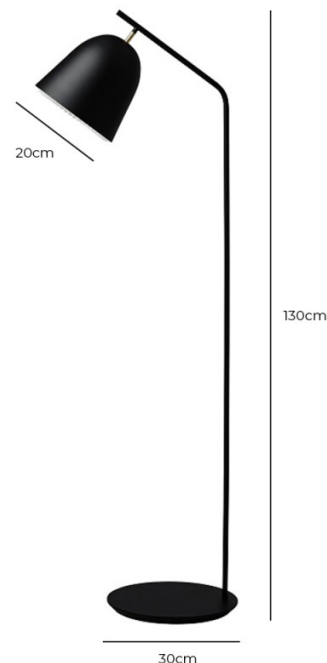

# Le Klint Caché Floor Lamp

LA4703/FL

SOURCE: <https://www.davidvillagelighting.co.uk/product/Le-Klint-Cach-Floor-Lamp/17762>

### Le Klint Caché Floor Lamp

The Caché floor lamp was designed by Aurélien Barbry in 2014 as part of the Le Klint [Caché Collection](#). Barbry's designs are renowned for their simple forms, showcasing sleek profiles that are free from unnecessary clutter. The Caché floor lamp is an excellent example of this design philosophy. Its geometric frame creates a contemporary aesthetic. Brass detailing adorns the top of the shade, an ornamental element that adds a touch of elegance.

The Caché floor lamp has an angled arm, perfect for use as a reading light next to a sofa. A hand-pleated diffuser is neatly tucked into the metal shade, providing glare-free, ambient lighting. This hand-pleated element is synonymous with Le Klint, who use the same technique to create lampshades across its brand. Display with the [Caché pendant](#) for a unifying theme. In commercial spaces, the Caché floor lamp can be used in hotel lobbies to add a welcoming ambience to the space.

## PRODUCT SPECIFICATION

**Light Source:** 1 x Max 25W E27 (excluded)

**IP Code:** 20

**Dimming:** In-line on/off switch included on cable.

**Dimensions:** Shade: Ø20cm  
Height: 130cm  
Depth: 45cm  
Base: Ø30cm  
Cable Length: 300cm