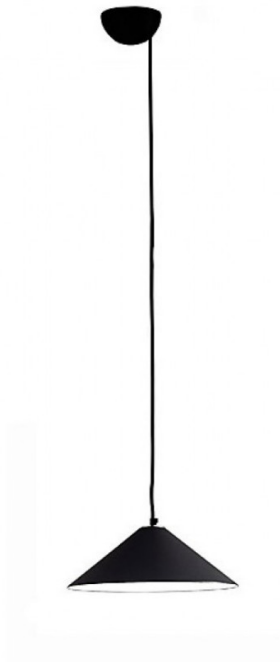

Artemide

Artemide Aggregato Cone Pendant

LA4691

SOURCE: <https://www.davidvillagelighting.co.uk/product/Artemide-Aggregato-Cone-Pendant/17740>

PRODUCT DESCRIPTION

Designer: Enzo Mari & Giancarlo Fassina

Artemide Aggregato Cone Pendant

Designed by Enzo Mari in collaboration with Giancarlo Fassina, the Aggregato comes with a cone shade in anthracite grey and in two sizes. Creating a stylish addition to the room.

The Aggregato light can take an optional decentralisation kit, at an additional cost, to create a unique design. Please [contact us](#) for further information and pricing.