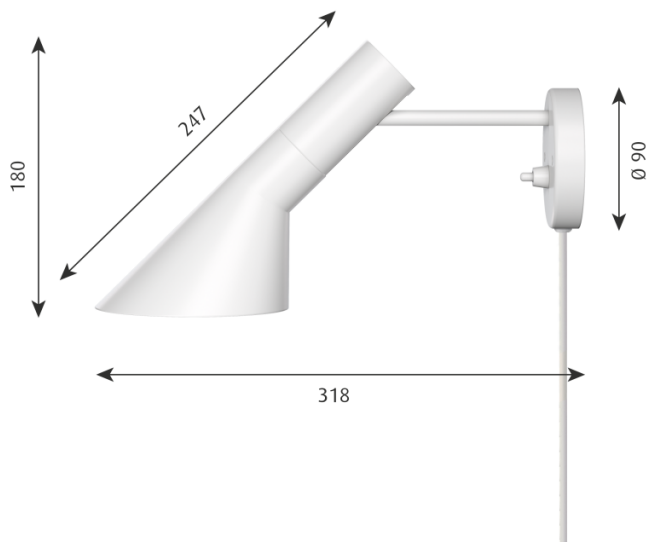

AJ Wall Light by Louis Poulsen

Louis Poulsen is honouring Arne Jacobsen and celebrating the 60th anniversary of his iconic design with a new and dynamic colour universe for the popular AJ table, floor and wall lamps. The colours are closely linked to Jacobsen's own universe and have been carefully selected on the basis of how the colours best highlight the essence of the AJ wall lamp.

Originally designed in 1960 By Jacobsen for the SAS Royal Hotel in Copenhagen, today the collection has iconic status. The AJ collection is striking yet not imposing, it has a swivelling shade and sculptural design. The diffuser creates a focused beam of light with very little glare - the perfect way to illuminate reading desks and kitchens alike and the shade is painted white on the inside to ensure a soft comfortable light.

True to Scandinavian style, this wall light features a cable and plug which requires a nearby power socket. Alternatively, the light can be hard-wired into the wall by a qualified electrician if preferred.

Designer: Arne Jacobsen

IP Code: 20

Dimming: Integrated on/off switch on the product

Dimensions:

18cm height

24.7cm shade length

31.8cm depth

Ø9cm wall base

Colour: White, Light Grey, Yellow Ochre, Aubergine, Midnight Blue, Black, Dark Grey, Pale Petroleum, Dark Green, Rusty Red