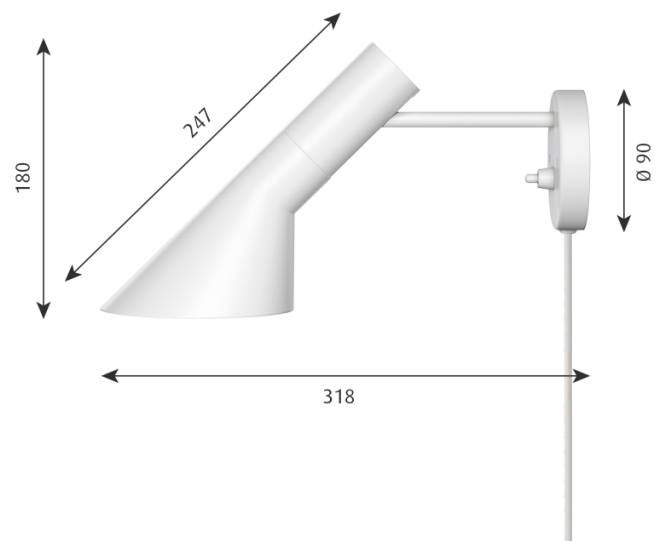

True to Scandinavian style, this wall light features a cable and plug which requires a nearby power socket. Alternatively, the light can be hard-wired into the wall by a qualified electrician if preferred.

PRODUCT SPECIFICATION

Light Source: 1 x Max 5W E14 LED (excluded)

IP Code: 20

Dimming: Integrated on/off switch on the product.

Dimensions: Height: 18cm
Shade Length: 24.7cm
Depth: 31.8cm
Wall Base: Ø9cm

For all sales and technical enquiries, please contact: