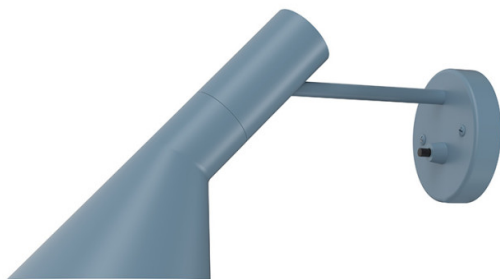

louis poulsen

Louis Poulsen AJ Wall Light

LA4688

SOURCE: <https://www.davidvillagelighting.co.uk/product/Louis-Poulsen-AJ-Wall-Light/17736>

PRODUCT DESCRIPTION

Designer: Arne Jacobsen

AJ Wall Light by Louis Poulsen

The AJ Wall Light in Black/Brass and Grey/Brass are available to pre-order for official launch on May 1st 2025.

Originally designed in 1960 by Jacobsen for the SAS Royal Hotel in Copenhagen, today the collection has iconic status. The AJ collection is striking yet not imposing, it has a swivelling shade and sculptural design. The diffuser creates a focused beam of light with very little glare - the perfect way to illuminate reading desks and kitchens alike and the shade is painted white on the inside to ensure a soft comfortable light.

True to Scandinavian style, this wall light features a cable and plug which requires a nearby power socket. Alternatively, the light can be hard-wired into the wall by a qualified electrician if preferred.

PRODUCT SPECIFICATION

Light Source: 1 x Max 5W E14 LED (excluded)

IP Code: 20

Dimming: Integrated on/off switch on the product.

Dimensions: Height: 18cm
Shade Length: 24.7cm
Depth: 31.8cm
Wall Base: Ø9cm

For all sales and technical enquiries, please contact: