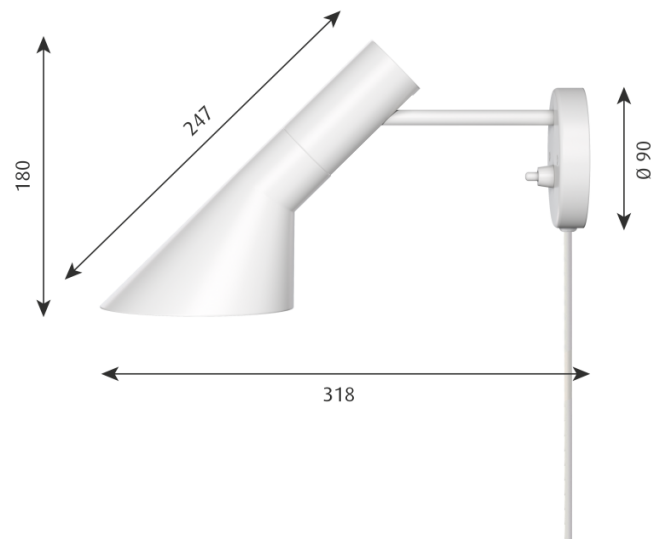

True to Scandinavian style, this wall light features a cable and plug which requires a nearby power socket. Alternatively, the light can be hard-wired into the wall by a qualified electrician if preferred.

PRODUCT SPECIFICATION

Light Source: 1 x Max 5W E14 LED (excluded)

IP Code: 20

Dimming: Integrated on/off switch on the product.

Dimensions: Height: 18cm
Shade Length: 24.7cm
Depth: 31.8cm
Wall Base: Ø9cm

For all sales and technical enquiries, please contact: