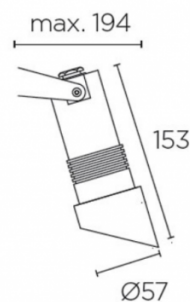

## PRODUCT SPECIFICATION

**Light Source:** 3W, 3000K, 343umens

**IP Code:** 65

**Dimming:** Non dimmable

**Dimensions:** 15.3 length  
19.4 max depth  
Ø 5.7 cm

**For all sales and technical enquiries, please contact:**