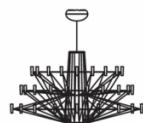

Moooi Coppelia Suspended LED Chandelier

LA4660

SOURCE: <https://www.davidvillagelighting.co.uk/product/moooi-coppelia-suspended-led-chandelier/17700>

Coppelia by Moooi

Coppélia derives from the Greek word ?????? which means young woman, the name of the famous ballet by Arthur Saint-Leon in which Dr Coppelius created a life-sized ballerina doll. The Coppelia Suspended Lamp was designed by Arihiro Miyake for the Danish brand, Moooi. Miyake's modern take to the traditional chandelier, produces this geometrical and perfectly balanced suspension light. Imitating the mechanical body of the ballerina's graceful movements on stage.

Dimensions:

Coppelia Small

Ø 68 cm

42 cm height

Coppelia

Ø 101 cm

54 cm height

16 cm x 8 cm ceiling canopy

400 cm cable length

68cm | 26.7"

101cm | 39.8"

42cm | 16.5"

Coppelia Small

54cm | 21.3"

Coppelia

**David
Village
Lighting**