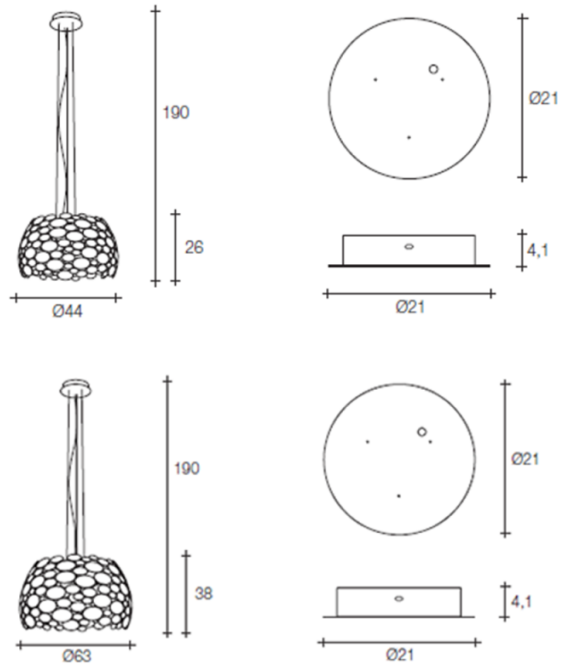

## PRODUCT SPECIFICATION

- Light Source:** 27W, 3000K, 3970 Lumens
- IP Code:** 20
- Dimming:** Dimmable via 1-10V dimming systems. Please consult your electrician, additional wiring may be required on site.
- Dimensions: Small:**
  - Shade: Ø44cm
  - Shade height: 26cm
  - Drop height: 190cm
- Large:**
  - Shade: Ø63cm
  - Shade height: 38cm
  - Drop height: 190cm