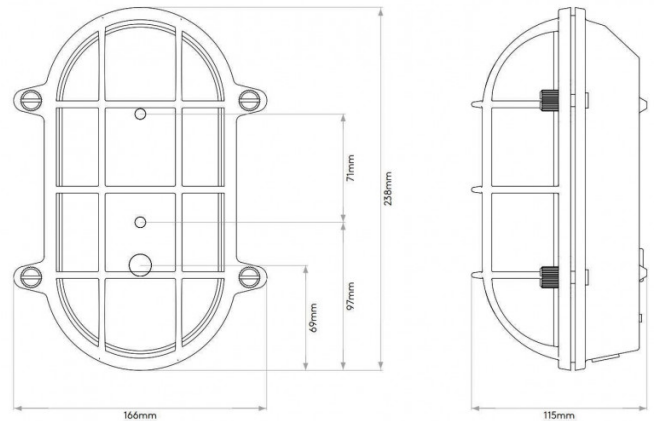

astro

**Astro Thurso Oval Wall Light**

LA4650

SOURCE: <https://www.davidvillagelighting.co.uk/product/Astro-Thurso-Oval-Wall-Light/17669>

**PRODUCT DESCRIPTION**

**Thurso Oval by Astro**

This Light is part of the Astro coastal range. It is constructed from solid brass which will acquire a natural patina over time that adds to the charm of the material. You can polish it back to its original finish if you wish. Suitable for use by the coast and other exposed areas, the collection combines outstanding durability with striking design.

**Astro suggests you occasionally rinse with fresh product to remove any excess salt deposit.**

**PRODUCT SPECIFICATION**

- Light Source:** 1 x Max 42W E27/ES (excluded)
- IP Code:** 44
- Dimming:** Dimmable via mains phase dimming.
- Dimensions:** Height: 23.8cm  
Width: 16.6cm  
Depth: 11.5cm