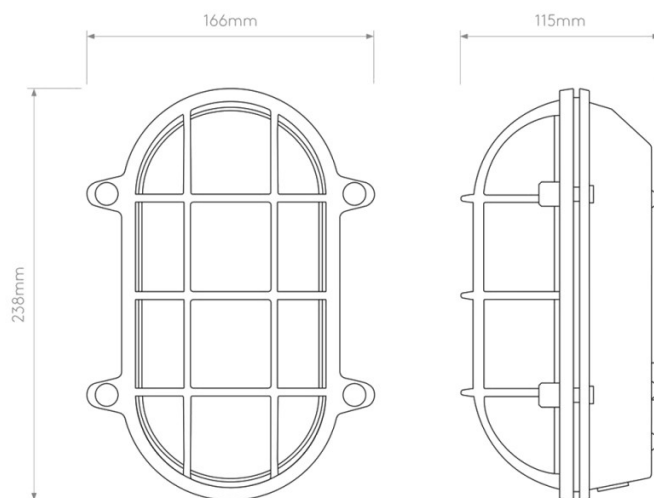

With an IP44 rating, the Thurso Oval is suitable for exterior use and bathroom zones 2 and 3. It is wired in, unswitched, dimmable, depending on the lamp selected, and suitable for mounting on flammable materials. Most suited to porches, exterior walls, utility areas, bathrooms, and covered entrance spaces.

### PRODUCT SPECIFICATION

**Light Source:** 1 x Max 42W E27/ES (Excluded)

**IP Code:** 44

**Dimming:** Dimmable via mains phase dimming.

**Dimensions:** Height: 23.8cm  
Width: 16.6cm  
Depth: 11.5cm

**For all sales and technical enquiries, please contact:**