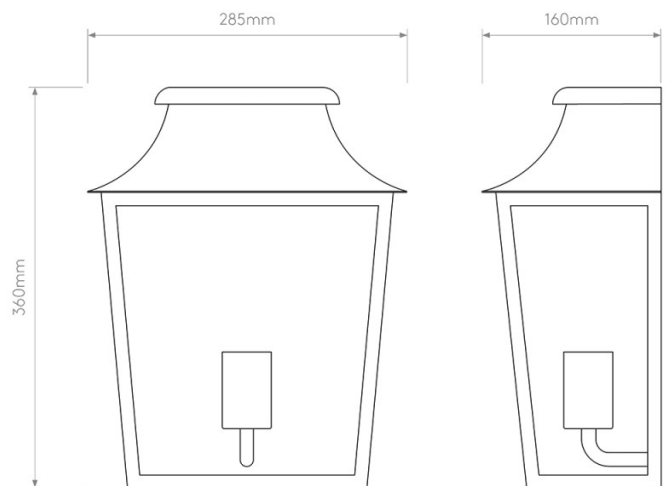

The Richmond 285 is the largest fitting in the Richmond wall light range, with a traditional lantern-style form suited to exterior settings. Its clear glass diffuser leaves the lamp visible, while the Textured Black finish gives the fitting a defined architectural outline against brick, render, or painted exterior walls.

PRODUCT SPECIFICATION

Light Source: 1 x Max 60W E27/ES (Excluded)

IP Code: 44

Dimming: Dimmable via mains phase dimming.

Dimensions: Height: 36cm
Width: 28.5cm
Depth: 16cm

For all sales and technical enquiries, please contact: