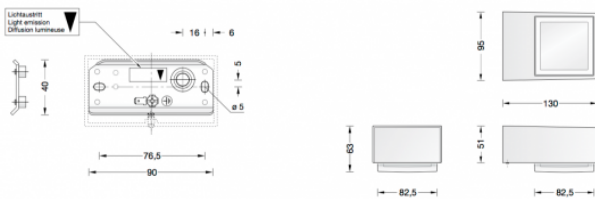

David
Village
Lighting

For all sales and technical enquiries, please contact:

+44 (0)114 263 4266

info@davidvillagelighting.co.uk

www.davidvillagelighting.co.uk