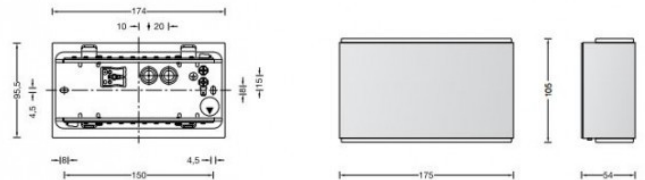

For all sales and technical enquiries, please contact:

+44 (0)114 263 4266

info@davidvillagelighting.co.uk

www.davidvillagelighting.co.uk