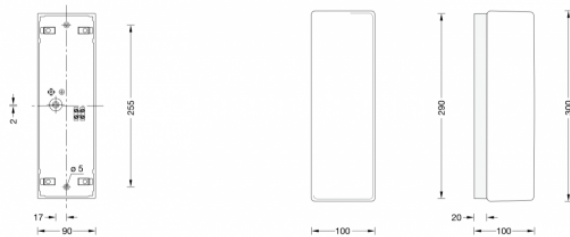

David
Village
Lighting

For all sales and technical enquiries, please contact:

+44 (0)114 263 4266

info@davidvillagelighting.co.uk

www.davidvillagelighting.co.uk