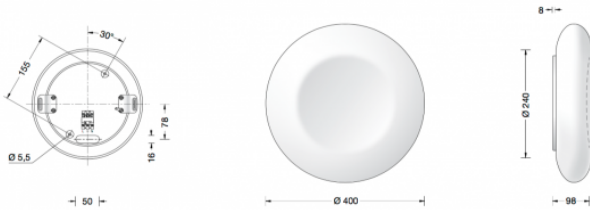

David
Village
Lighting

For all sales and technical enquiries, please contact:

+44 (0)114 263 4266

info@davidvillagelighting.co.uk

www.davidvillagelighting.co.uk