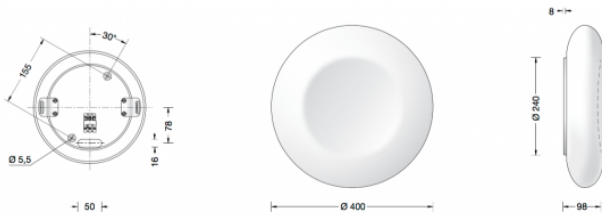

David
Village
Lighting

For all sales and technical enquiries, please contact:

+44 (0)114 263 4266

info@davidvillagelighting.co.uk

www.davidvillagelighting.co.uk