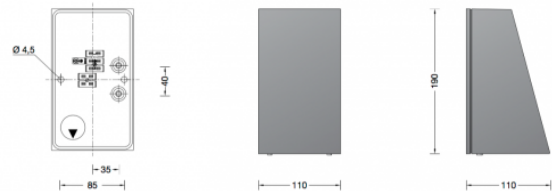

Bega 33814 Wall Small LED

LA4553

SOURCE: <https://www.davidvillagelighting.co.uk/product/Bega-33814-Wall-Small-LED/17498>

PRODUCT DESCRIPTION

Bega 33814 wall small LED with **symmetrical light distribution**. Shielded wall luminaire with symmetrical light distribution makes it particularly well-suited for installation on columns and wall faces. The used LED technique offers durability and optimal light output with low power consumption at the same time.

Luminaire made of aluminium alloy, aluminium and stainless steel.

PRODUCT SPECIFICATION

Light Source: 9.9W, 3000K, 787 Lumens
OR
9.9W, 4000K, 832 Lumens

IP Code: 64

Dimming: DALI dimmable.

For all sales and technical enquiries, please contact: