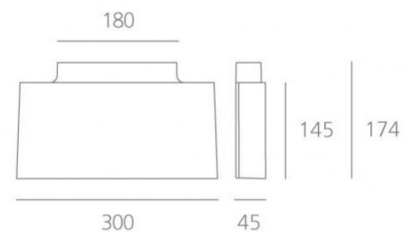

PRODUCT SPECIFICATION

Light Source: 35W, 3000K, 2931 Lumens

IP Code: 20

Dimming: Non-Dimmable.

Dimensions: Height: 4.5cm
Width: 30cm
Depth: 17.4cm

For all sales and technical enquiries, please contact:

+44 (0)114 263 4266