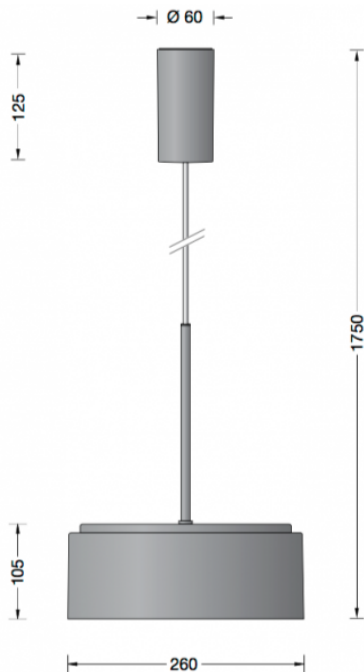

David
Village
Lighting

For all sales and technical enquiries, please contact:

+44 (0)114 263 4266

info@davidvillagelighting.co.uk

www.davidvillagelighting.co.uk