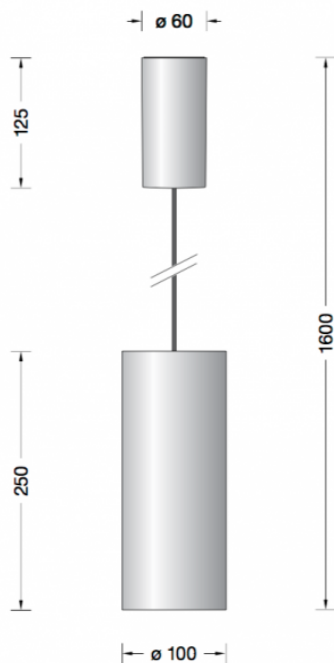

David
Village
Lighting

For all sales and technical enquiries, please contact:

+44 (0)114 263 4266

info@davidvillagelighting.co.uk

www.davidvillagelighting.co.uk