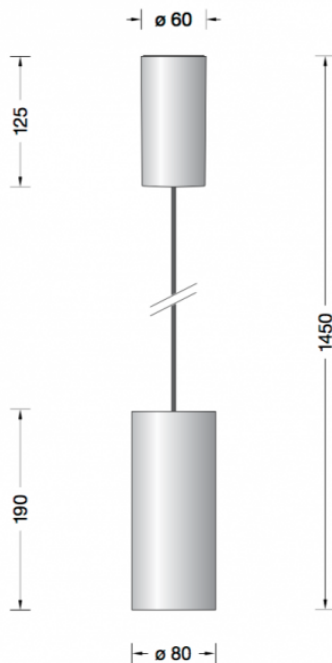

David
Village
Lighting

For all sales and technical enquiries, please contact:

+44 (0)114 263 4266

info@davidvillagelighting.co.uk

www.davidvillagelighting.co.uk