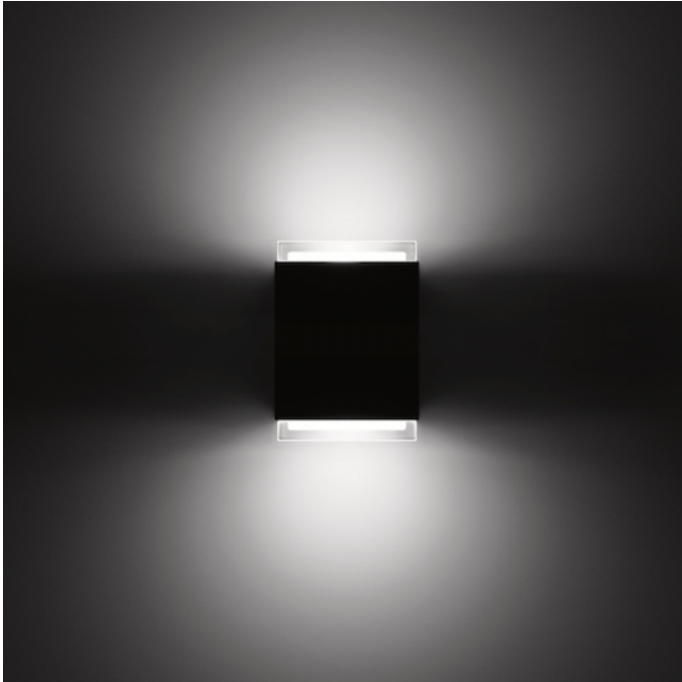

Bega 33505 Wall Small LED

LA4495

SOURCE: <https://www.davidvillagelighting.co.uk/product/Bega-33505-Wall-Small-LED/17440>

PRODUCT DESCRIPTION

Bega 33505 wall small, available in a silver or graphite finish.

LED wall luminaire with two-sided light distribution opening. Fully glare free light for lighting wall surfaces. For interior or exterior lighting design.

The used LED technique offers durability and optimal light output with low power consumption at the same time. Made of aluminium alloy, aluminium and stainless steel. Crystal glass with white matt finish.