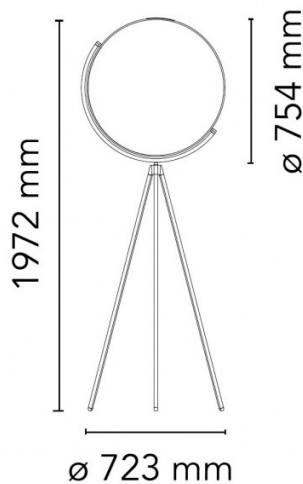

Designer: Jasper Morrison

IP Code: 20

Dimming: In line dimmer included on cable

Dimensions:

Height: 197.2cm

Width: 72.3cm

Lamp head: Ø 75.4cm

Colour: Chrome