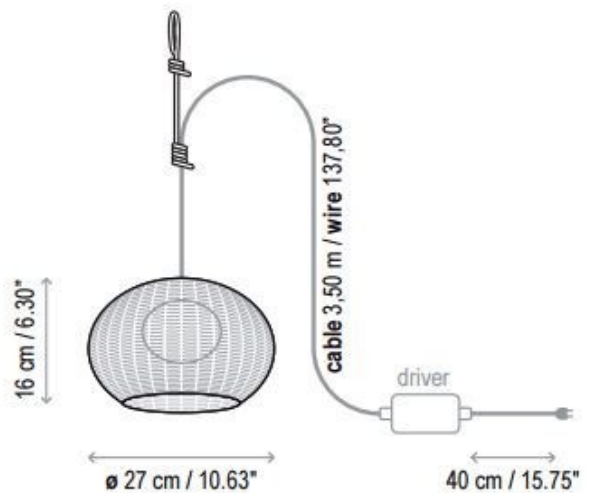

Bover Garota Hang Outdoor LED Pendant

The Garota Hang Outdoor is a small portable LED pendant lamp made of aluminium, it can withstand exposure to the elements and boasts an IP66 rating. Bover Hang Outdoor Pendant has an LED light source, protected by a frosted, polyethylene globe of medium density and UV protection. The electrical cord is also protected with waterproof neoprene coating which encases a driver for the LED.

The Hang Outdoor Pendant was designed by Alex Fernández Camps & Gonzalo Milá for Bover; the structure allows for temporary flexible placement on numerous outdoor locations such as tree branches, overhangs or fences. The Garota LED Outdoor Pendant Light is **available in 2 shade colours, brown or ivory white** and also with the choice of **2 ceiling rose finishes, natural white or graphite brown**, so you can find the right colour for your exterior. Perfect for illuminating your garden, patio or decking area for a sprinkle of light that creates a personal sanctuary.

PRODUCT SPECIFICATION

Light Source: 8.4W, 2700K, 1122 Lumens

IP Code: 66

Dimming: Non-dimmable.

Dimensions: Shade: Ø27cm
Shade Height: 16cm
Cable Length: 3.5m

For all sales and technical enquiries, please contact: