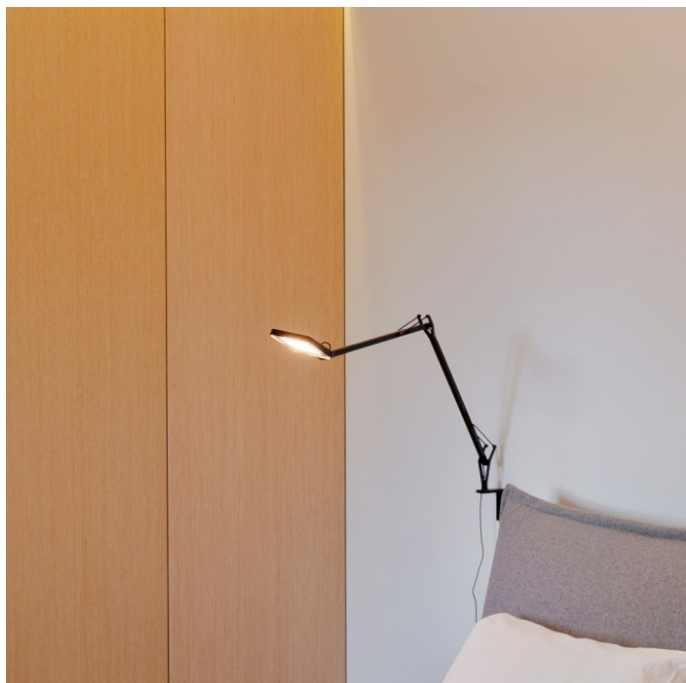

Flos Kelvin LED Edge Wall Light

LA4403

SOURCE: <https://www.davidvillagelighting.co.uk/product/flos-kelvin-led-edge-wall-light/17304>

FLOS

Kelvin LED Edge Wall Light by Flos

Designed in 2015 by Antonio Citterio, the Kelvin Edge wall light has gained a reputation for being an archetype of its genre. Produced by Flos, the Kelvin Edge wall lamp is slim and clean lined and provides direct light.

The ultimately adjustable design, the wall light has movable arms, joints and a square head that can be rotated 180 degrees, allowing the user to direct light output where required, making the Kelvin a perfect lamp for accompanying tasking or reading. The Kelvin Edge LED wall lamp also includes soft touch technology and a touch dimmer on the head of the lamp allowing the light emission to be dimmed in 3 stages. The dimmer allows you to move from a colour temperature of 2700K (warmest white) to 3200K (warm white), so you can create the right atmosphere for your needs and interior.

The wall lamp comes complete with a cable and plug, and the [Kelvin range](#) also includes a table lamp, floor lamp and lamps with Green Mode for even greater energy saving capabilities.

Designer: Antonio Citterio

IP Code: 20

Dimming: Integrated dimmer on the product

Dimensions:

41.4cm height

47.3cm depth

8.5cm lamp head

150cm cable length

Colour: White