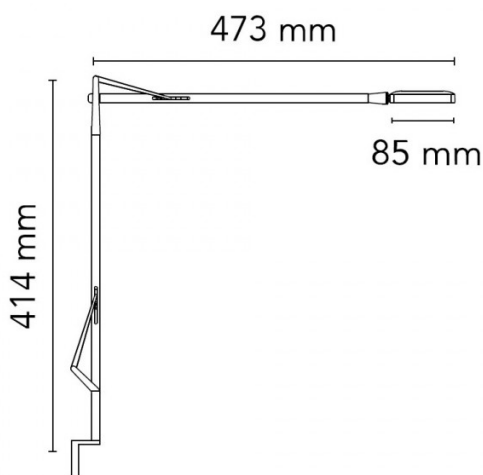

David
Village
Lighting

For all sales and technical enquiries,
please contact:

+44 (0)114 263 4266

info@davidvillagelighting.co.uk

www.davidvillagelighting.co.uk