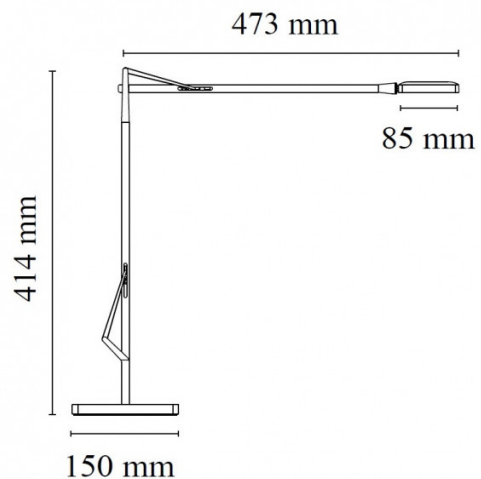

## PRODUCT SPECIFICATION

**Light Source:** 7W, 2700-3200K, 306 Lumens

**IP Code:** 20

**Dimming:** Integrated dimmer on the product.

**Dimensions:** Lamp Head: 85cm  
Height: 41.4cm  
Length: 47.3cm  
Base: 15cm x 15cm  
Cable Length: 150cm