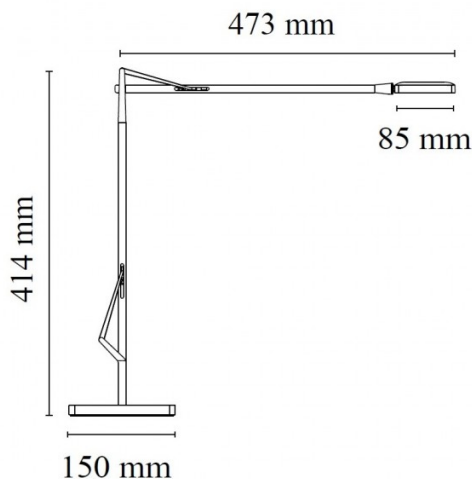

The Kelvin Edge is also available as a [wall light](#).

Designer: Antonio Citterio

IP Code: 20

Dimming: Integrated dimmer on the product

Dimensions:

85cm lamp head

41.4cm height

47.3cm length

15cm x 15cm base

150cm cable length

Colour: White

Black

Chrome

Titanium

David
Village
Lighting

For all sales and technical enquiries,
please contact: