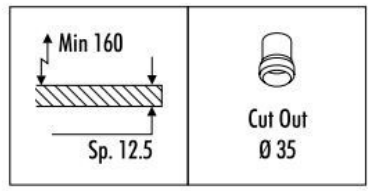

davide groppi

**Davide Groppi Nulla 25
 Recessed LED**

LA4400

SOURCE: <https://www.davidvillagelighting.co.uk/product/davide-groppi-nulla-25-recessed-led/17298>

PRODUCT DESCRIPTION

Davide Groppi Nulla Recessed 25. Compasso d'Oro ADI 2014.

Includes LED driver input 110-240V - 50/60Hz - 1-10V - Push dimmable. Other dimming options available, please [contact us](#) for more details.

PRODUCT SPECIFICATION

- Light Source:** 9W, 3000K, 730 lumens
- IP Code:** 20
- Dimming:** Push to make/switch dimming, dimmable using push to make switches. Please consult your electrician, additional wiring may be required on site.
- Dimensions:** 12 cm width
15.2 cm height
2.5 cm visible hole
Cut out Diameter 3.5cm