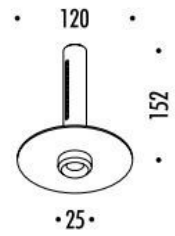

davide groppi

**Davide Groppi Nulla 25
 Recessed LED**

LA4400

SOURCE: <https://www.davidvillagelighting.co.uk/product/davide-groppi-nulla-25-recessed-led/17298>

PRODUCT DESCRIPTION

Davide Groppi Nulla Recessed 25. Compasso d'Oro ADI 2014.

Includes LED driver input 110-240V - 50/60Hz - 1-10V - Push dimmable. Other dimming options available, please [contact us](#) for more details.

PRODUCT SPECIFICATION

- Light Source:** 9W, 3000K, 730 lumens
- IP Code:** 20
- Dimming:** Push to make/switch dimming, dimmable using push to make switches. Please consult your electrician, additional wiring may be required on site.
- Dimensions:** 12 cm width
15.2 cm height
2.5 cm visible hole
Cut out Diameter 3.5cm