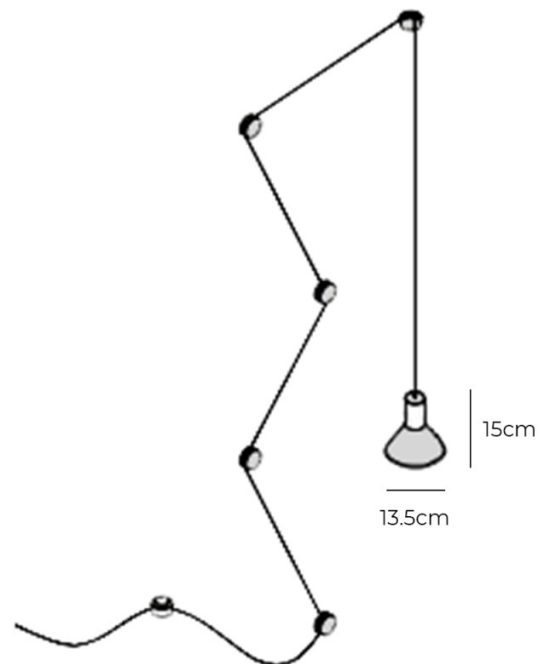

Please note: this product is supplied with a plug and needs to be installed near a wall or floor socket.

PRODUCT SPECIFICATION

Light Source: 1 x Max 15W E27 LED (Excluded)

IP Code: 20

Dimming: In-line on/off switch included on cable.

Dimensions: Shade: Ø13.5cm
Shade height: 15cm
Cable length: 1000cm

For all sales and technical enquiries, please contact:

+44 (0)114 263 4266

info@davidvillagelighting.co.uk

www.davidvillagelighting.co.uk