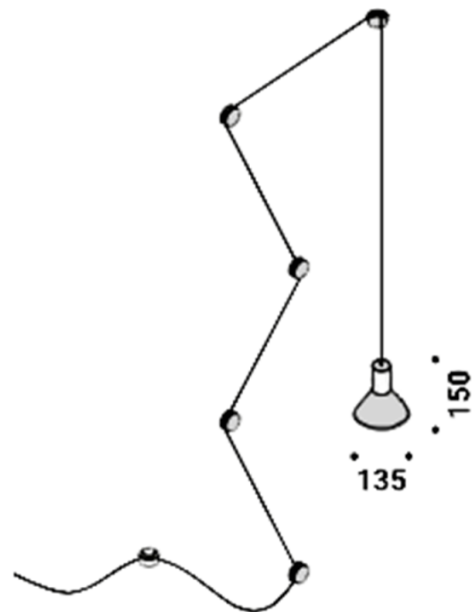

We currently have limited stock of this item in our [Clearance section](#).

Davide Groppi Neuro Suspension Light was designed by Beppe Merlano in 2013. This simple project revives electrical cables to produce an industrial aesthetic which can be featured in both commercial and residential environments. The idea behind this light is to bring light wherever you like, starting from the wall socket. This innovative pendant was awarded the Design Plus award by Lighting+Building in 2014 proving Neuro Suspension is decorative and functional.

Please note: this product is supplied with a plug and needs to be installed near a wall or floor socket.

PRODUCT SPECIFICATION

Light Source: 1 x max 15W E27 LED (excluded)

IP Code: 20

Dimming: In line on/off switch included on cable

Dimensions: Shade: Ø 13.5cm
Shade height: 15cm
Cable length: 1000cm

For all sales and technical enquiries, please contact:

+44 (0)114 263 4266

info@davidvillagelighting.co.uk

www.davidvillagelighting.co.uk