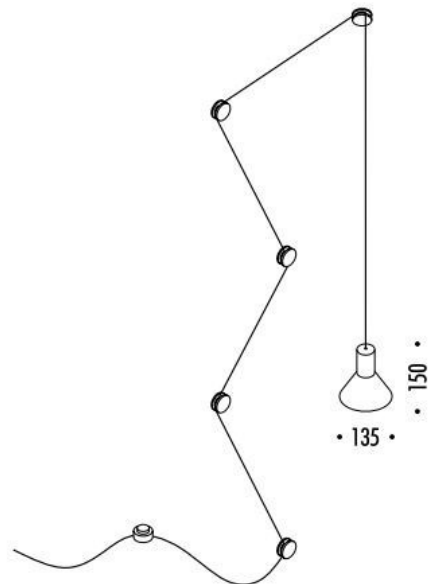

Design Plus by Light+Building, 2014 Award

Wall and Ceiling Rose Also available as a optional extra, please contact us for more details.

PRODUCT SPECIFICATION

Light Source: 1 x max 15W E27 LED (excluded)

IP Code: 20

Dimming: In line on/off switch included on cable

Dimensions: Ø 13.5 cm shade
15 cm shade height
10m cable length

For all sales and technical enquiries, please contact:

+44 (0)114 263 4266

info@davidvillagelighting.co.uk