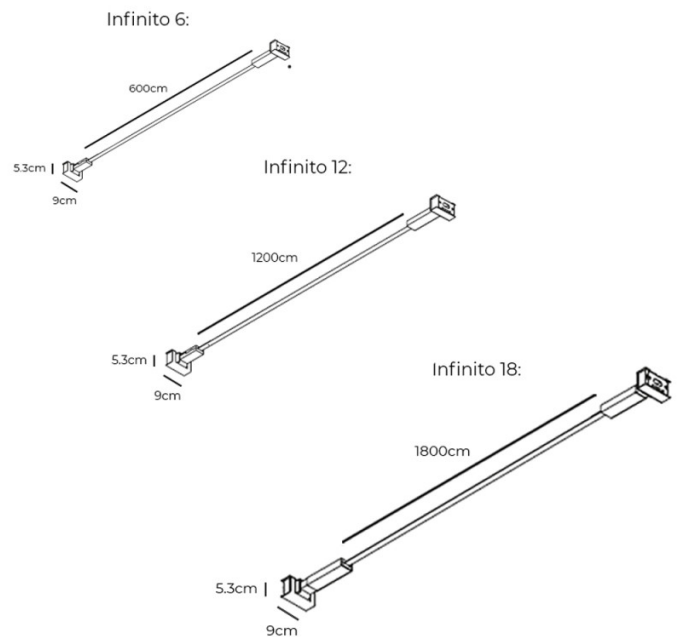

Davide Groppi Infinito Wall/Ceiling Light

The Infinito Wall/Ceiling Light was designed by Davide Groppi in 2016. This design achieved two awards: the Archiproducts Design Award in 2017 and the People's Choice AZ Award in 2017. Infinito is a project that offers boundless amounts of light; thin strips of steel can be added to give it a length of up to 18 meters. The installation of the Infinito has no limitations; you can stretch it from wall to wall, or ceiling to floor, depending on your preference.

Davide Groppi Infinito Wall/Ceiling Light is an ultra-thin strip of special stainless steel, just 18mm wide, that cuts the space to produce indirect light. Infinito breaks down the luminaire, turning the structure into a crisp line. Infinito Wall/Ceiling Light uses a modern lighting solution that utilises LED technology and produces a direct downlight.

PRODUCT SPECIFICATION

Light Source:	Infinito 6: 60W, 3000K, 7200 Lumens Infinito 12: 120W, 3000K, 14400 Lumens Infinito 18: 171W, 3000K, 20124 Lumens
IP Code:	20
Dimming:	Dimmable via Push/1-10V dimming systems. Please consult your electrician, additional wiring may be required on-site.
Dimensions:	<p>Infinito 6: Length: 600cm Wall Fitting: 9 x 5.3cm</p> <p>Infinito 12: Length: 1200cm Wall Fitting: 9 x 5.3cm</p> <p>Infinito 18: Length: 1800cm Wall Fitting: 9 x 5.3cm</p>