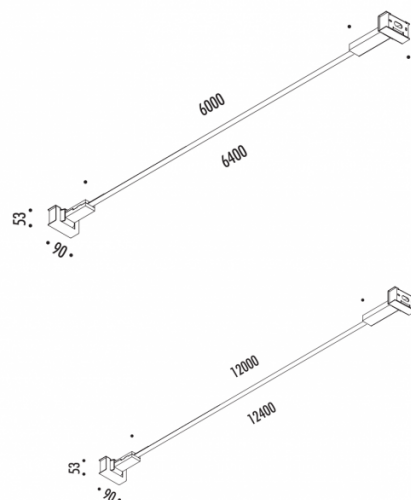

davide groppi

Davide Groppi Infinito LED Ceiling/Wall

LA4393

SOURCE: <https://www.davidvillagelighting.co.uk/product/davide-groppi-infinito-led-ceilingwall/17291>

PRODUCT DESCRIPTION

Designer: Davide Groppi

Davide Groppi Infinito Wall/Ceiling

The Infinito is a project that offers continuous light, thin strips of steel can be added to give it a length of up to 12 meters long. The installation of the Infinito has no limits, you can stretch it from wall to wall, or ceiling to floor all depending on your own preference and taste.

PRODUCT SPECIFICATION

- Light Source:** Infinito 6 - 60W, 3000K, 7200lumens
 Infinito 12 - 120W, 3000K, 14400lumens
- IP Code:** 20
- Dimming:** Dimmable via Push/1-10V dimming systems. Please consult your electrician, additional wiring may be required on site.
- Dimensions:**
 - Infinito 6**
 600 cm length
 9 x 5.3 cm base/wall fitting
 - Infinito 12**
 1200 cm length
 9 x 5.3 cm base/wall fitting
 - Infinito 18**
 Length: 1800cm Length
 Wall Fixture: 9 x 5.3cm