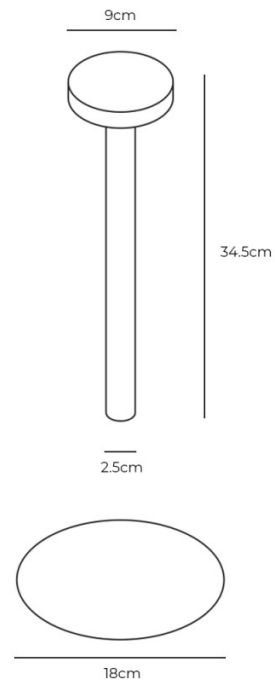

## PRODUCT SPECIFICATION

- Light Source:** 2W, 3000K, 178 Lumens
- IP Code:** 20
- Dimming:** Integrated on/off switch on the product.
- Dimensions:** Height: 34.5cm  
Shade: Ø 9cm  
Body: Ø2.5cm  
Base: Ø18cm