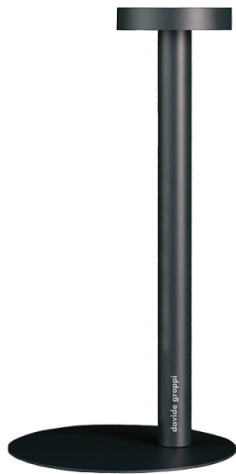

# Daide Groppi TeTaTeT LED Portable Lamp

LA4389

SOURCE: <https://www.davidvillagelighting.co.uk/product/Daide-Groppi-TeTaTeT-LED-Portable-Lamp/17287>

## PRODUCT DESCRIPTION

Designer: Daide Groppi

### Daide Groppi TeTaTeT LED Portable Lamp

Daide Groppi designed the TeTaTeT LED Portable Lamp, creating a timeless and iconic lighting solution. The inspiration behind this collection of colourful portables was to illuminate each dining table beautifully. TeTaTeT Led Portable Lamp is a decorative yet functional piece; the magnetic base is detachable and can be hidden under a tablecloth to create the illusion that the lamp can balance on its slender stem. This minimal lamp instantly draws the eye and creates a unique ambience with a wide variety of eight colours to choose from.

Portable and rechargeable, the TeTaTeT LED Lamp has a battery life of approximately 12 hours, allowing hours of illumination in any environment, whether it's commercial or residential. TeTaTeT evokes the expression of freedom. Each table lamp is fitted with touch technology and comes with a charger.