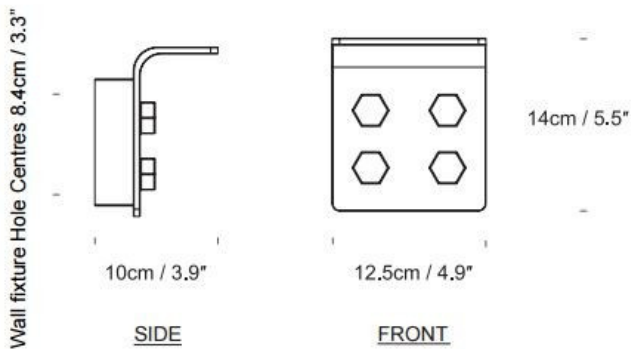

Innermost Bolt LED Wall Light

LA4379

SOURCE: <https://www.davidvillagelighting.co.uk/product/innermost-bolt-led-wall-light/17272>

innermost

Innermost Bolt Wall.

A building's history weighs heavily on each nut and bolt. Reclaim that industrial detail in a contemporary space with this dimmable LED wall sconce.

Dimming: Dimmable via leading / trailing-edge + TRIAC dimmer

Dimensions:

- Height 14cm
- Width 12.5cm
- Depth 10cm
- Colour: White

David
Village
Lighting

For all sales and technical enquiries, please contact: