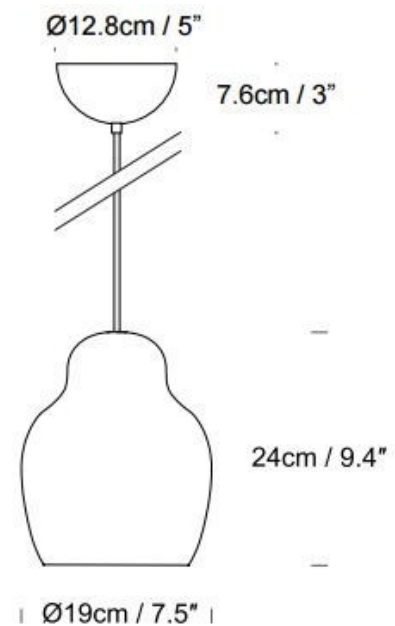

## PRODUCT SPECIFICATION

**Light Source:** 1x Max 100W E27 (excluded)

**IP Code:** 20

**Dimming:** Dimmable via mains phase dimming.

**Dimensions:** Height: 24cm  
Width: 17.6cm  
Cable length: 4m

**For all sales and technical enquiries, please contact:**