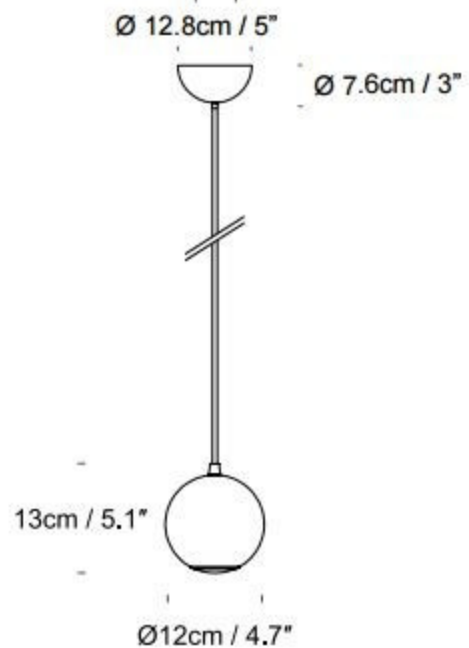

innermost

Innermost Boule Pendant Light

LA4376

SOURCE: <https://www.davidvillagelighting.co.uk/product/Innermost-Boule-Pendant-Light/17269>

PRODUCT DESCRIPTION

Innermost Boule Suspension

In the classic finishes of innermost best-seller – Beads, this is one small Boule with a great impact!
Boule is a part of innermost's Essential Collection.

PRODUCT SPECIFICATION

Light Source: 1 x Max 25W GU10 (excluded)

IP Code: 20

Dimensions: Height: 13cm
Width: 12cm
Cable length: 4m

For all sales and technical enquiries, please contact:

+44 (0)114 263 4266

info@davidvillagelighting.co.uk