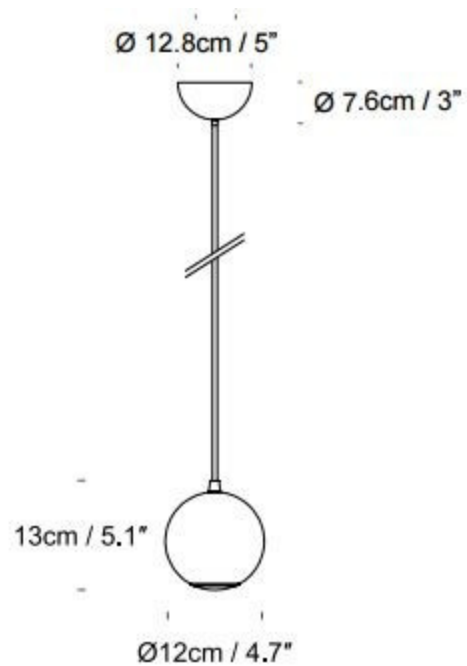

The Innermost Boule pendant light is an elegant, spherical spotlight that brings refined simplicity to any interior. Designed with a polished metallic finish, Boule makes a striking statement on its own or as part of a cluster, creating a focal point in any room. The pendant's stainless-steel body reflects its surroundings, adding dimension and a touch of sophistication. Boule's braided cable, in coordinated colours, ensures a seamless look, with the option of up to 4m length for flexible placement.

PRODUCT SPECIFICATION

Light Source: 1 x Max 25W GU10 (excluded)

IP Code: 20

Dimming: Dimmable via mains phase dimming.

Dimensions: Height: 13cm
Width: 12cm

Cable length: 4m

For all sales and technical enquiries, please contact: