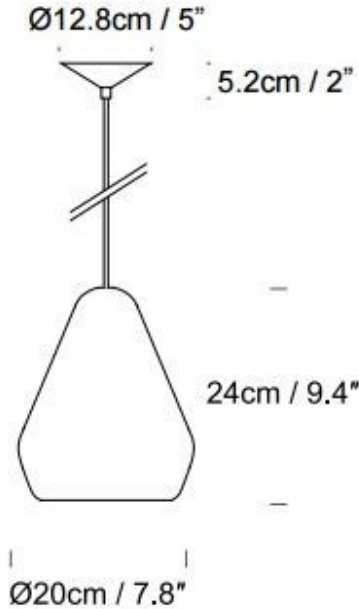

# Innermost Core 20 Pendant Light

**LA4372**

SOURCE: <https://www.davidvillagelighting.co.uk/product/innermost-core-20-pendant-light/17265>

## innermost

Innermost Core 20 Suspension.  
Core was designed by Steve Jones and Frankie Chan from innermost. It resembles a parison of molten glass, fresh from the furnace, its form still slowly being shaped by gravity's pull.

IP Code: 20  
Dimming: Dimmable via mains phase dimming

Dimensions:  
Height: 24cm  
Diameter: 20cm  
Ceiling canopy: 12.8cm  
Cable length: 4m  
Colour: Smoke Glass  
Clear Glass

For all sales and technical enquiries, please contact:  
**+44 (0)114 263 4266**  
**info@davidvillagelighting.co.uk**  
**www.davidvillagelighting.co.uk**