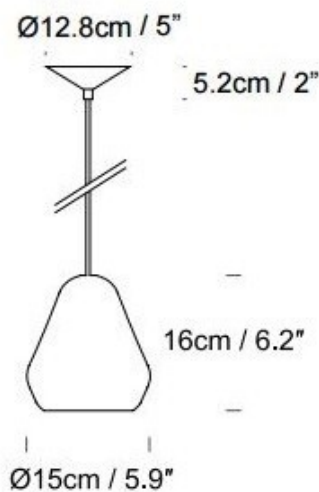

Clear Core comes with White braided Cable, Smoke Core comes with Black braided Cable

Ceiling Rose:

Clear Core is supplied with white ceiling rose, Smoke Core is supplied with black ceiling rose

IP Code: 20

Dimming: Dimmable via mains phase dimming

Dimensions:

Height: 16cm

Diameter: 15cm

Ceiling canopy: 12.8cm

Cable length: 4m

Colour: Smoke Glass

Clear Glass