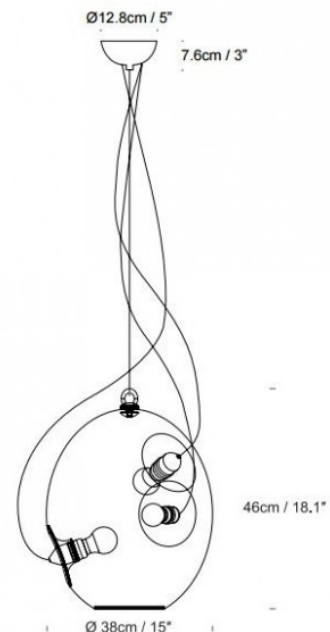

## PRODUCT SPECIFICATION

- Light Source:** 3x Max 100W E27 (excluded)
- IP Code:** 20
- Dimming:** Dimmable via mains phase dimming.
- Dimensions:** Height: 46cm  
Shade: Ø28cm  
  
Cable length: 4m

For all sales and technical enquiries, please contact: