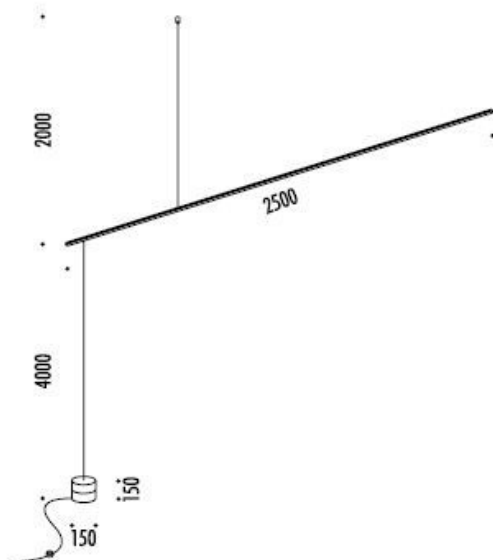

PRODUCT SPECIFICATION

Light Source: 23W 3000K 882 Lumens

IP Code: 20

Dimming: Non dimmable

Dimensions: Height: 400cm
Pole Length: 250cm

For all sales and technical enquiries, please contact:

+44 (0)114 263 4266