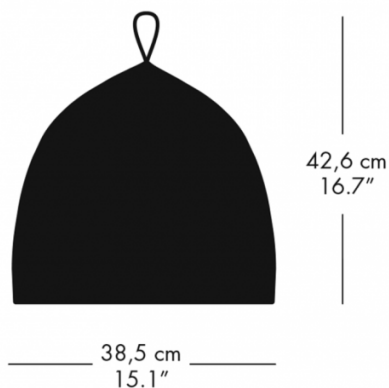

For all sales and technical enquiries, please contact:
+44 (0)114 263 4266
info@davidvillagelighting.co.uk
www.davidvillagelighting.co.uk