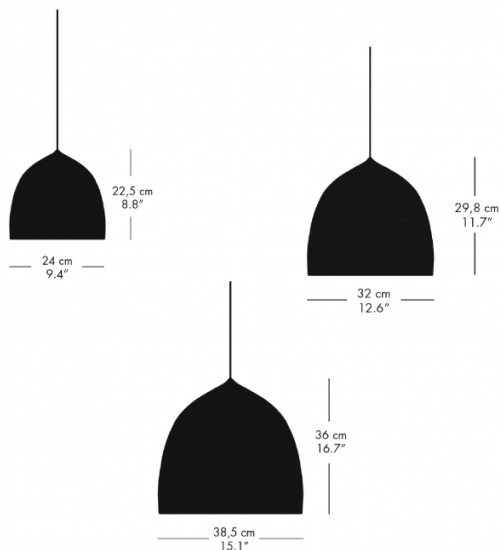

Fritz Hansen Suspence Pendant

LA4364

SOURCE: <https://www.davidvillagelighting.co.uk/product/fritz-hansen-suspence-pendant/17246>

FRITZ HANSEN

Suspence Pendant Light by Fritz Hansen

Inspired by movement translating in design the Suspence pendant light was designed by Gamfratesi in 2013. The pendant is created from pulling aluminium creating a rounded shade that has an elegant and classic silhouette. The top of the shade accentuates this pulling technique as it tapers in to a little tip. The shade has an infinity diffuser fitted in the bottom which creates a glare-free soft glow that also creates an illusion of infinite depth.

The Suspence pendant is available in 3 sizes and 6 different colours so you can find the perfect fit for your space. The downward directed light make this pendant light great for putting over tables and surfaces and also works well as the main feature light of the room. Wonderful for both homes and commercial spaces, this light can be used in many different types of rooms. Put in a row or cluster to make a real impact and also pair with the [Suspence Nomad floor lamp](#) to have a consistent lighting scheme.

Designer: GamFratesi

IP Code: 20

Dimming: Dimmable via mains phase dimming

Dimensions:

P1 - Ø24cm, H 22.5cm

P1.5 - Ø32cm, H 29.8cm

P2 - Ø38.5cm, H 36cm

3m cable length

Colour: White 54400205

Light Grey 54400612

Black 54400508