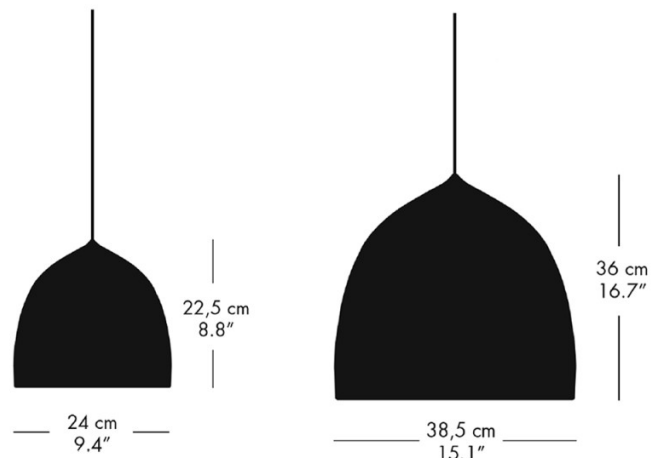

PRODUCT SPECIFICATION

Light Source: P1 - 1 x Max 53W E27 (excluded)
P2 - 1 x Max 100W E27 (excluded)

IP Code: 20

Dimming: Dimmable via mains phase dimming.

Dimensions: P1:
Ø24cm
Height: 22.5cm

P2:
Ø38.5cm
Height: 36cm

Cable Length: 3m